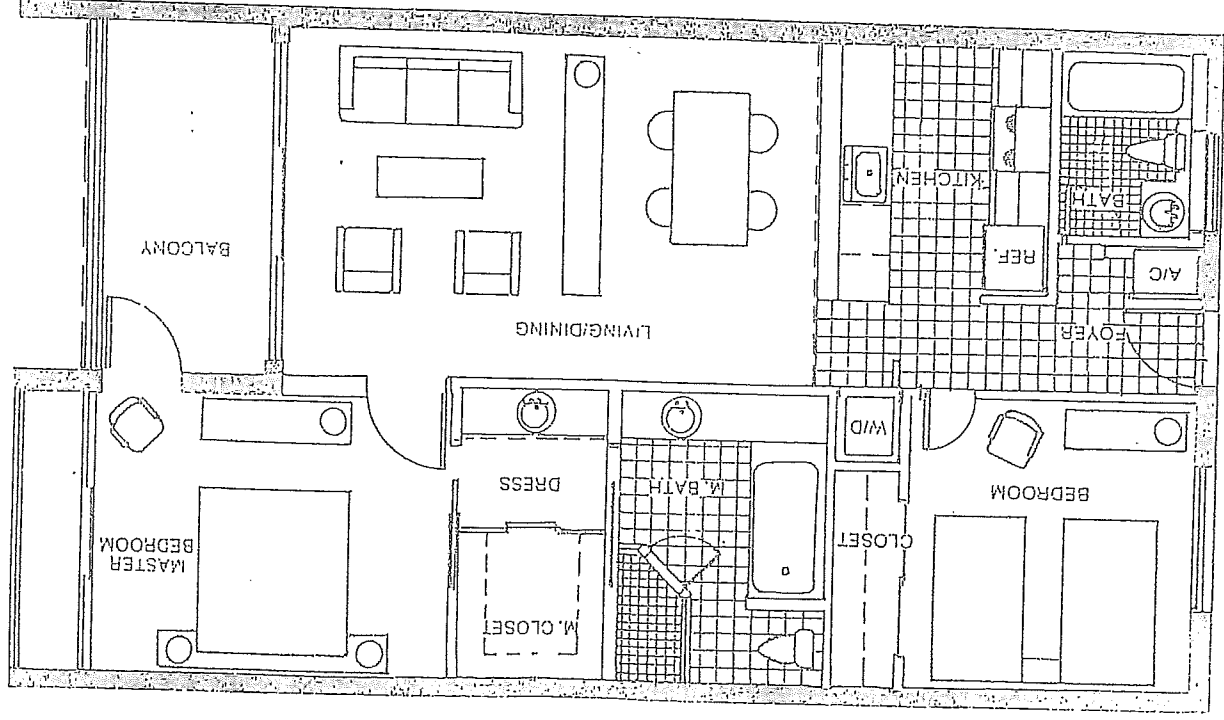

# Typical Floor Plan

Dimensions and square footage are approximate.  
Sq. Ft. Legend  
1100 Conditioned Area  
88 Balcony  
1188 Total Living Area