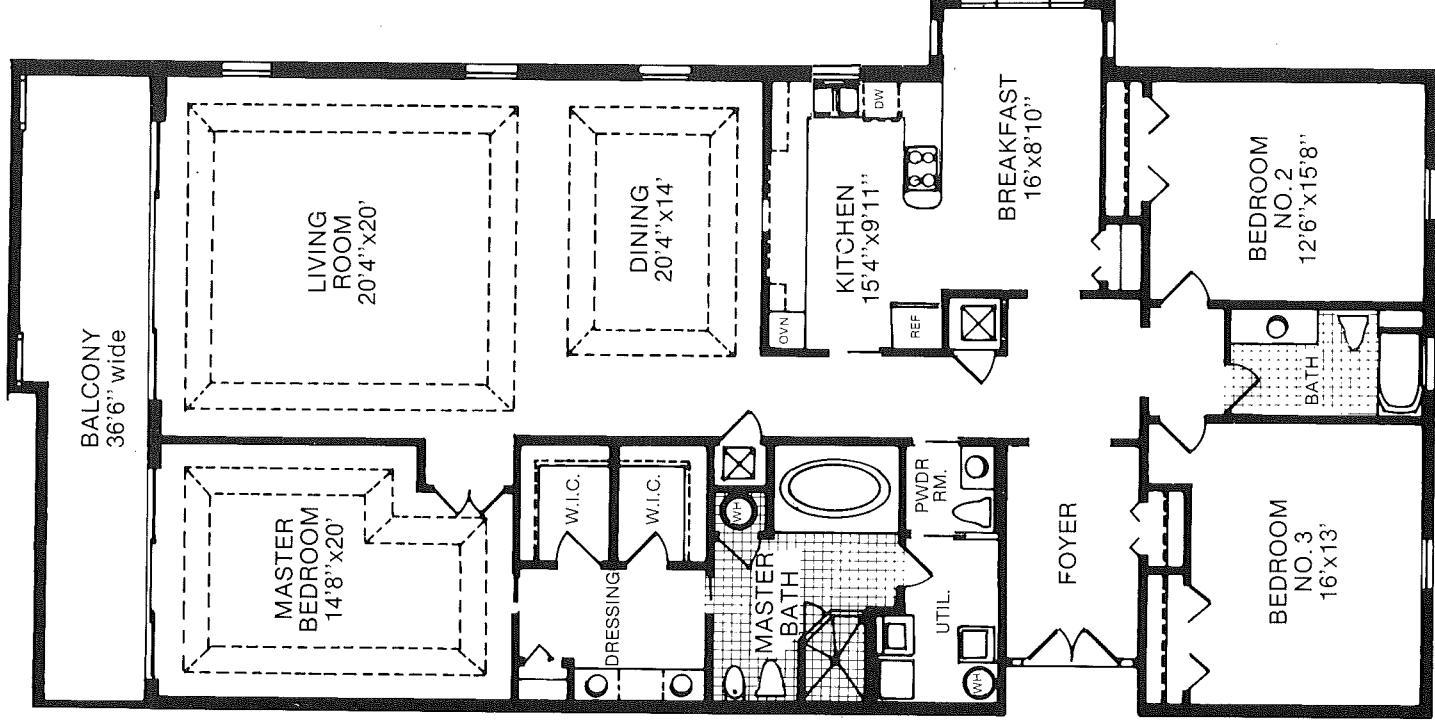

Ocean House

Floor Plan Model F

Sq. Ft. Legend	2684
Conditioned Area	2684
Porch	260
Total	2944

Dimensions and square footage are approximate.