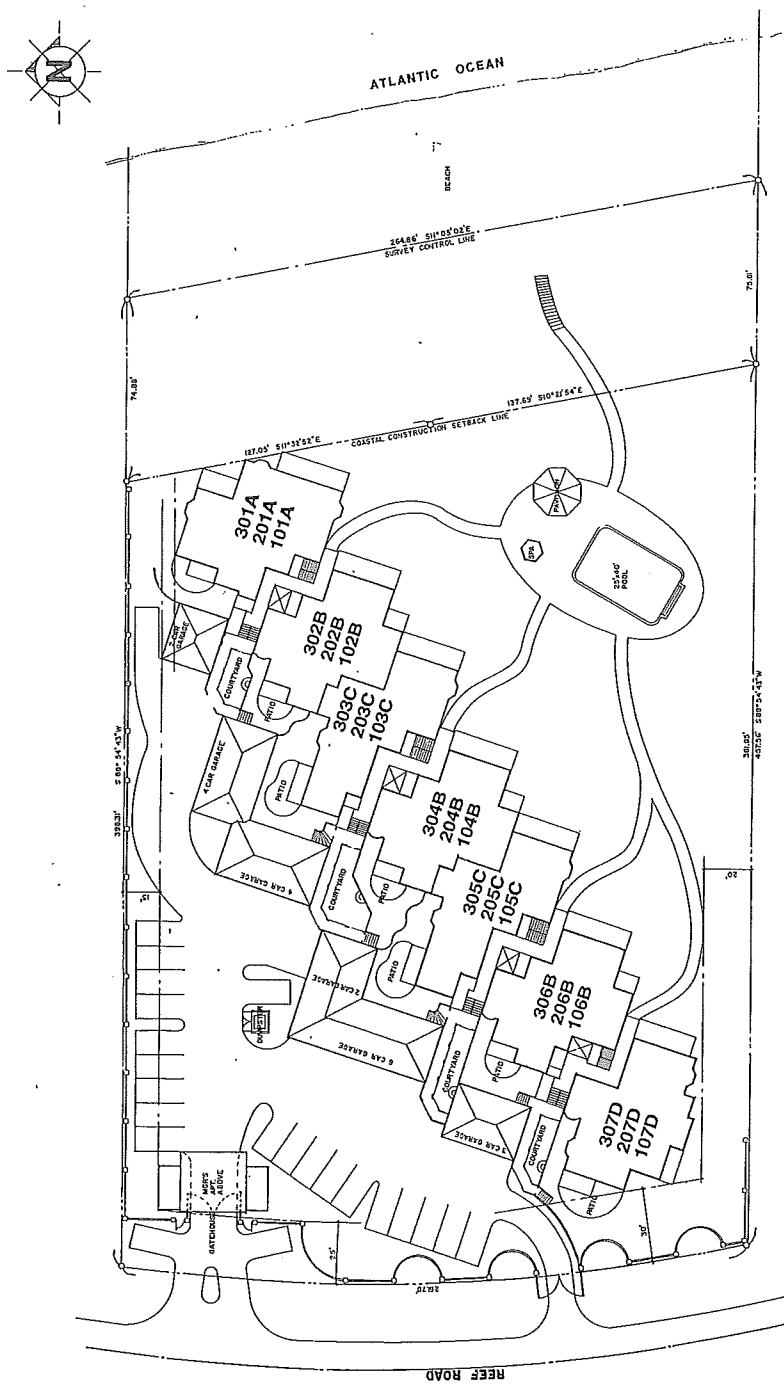

The Galleons

Site Plan

STEEL DECK APARTMENTS

The Moorings Realty Sales Co.

2125 Windward Way, Vero Beach, Florida 32963 (407) 231-5131 - Toll Free (800) 628-0843