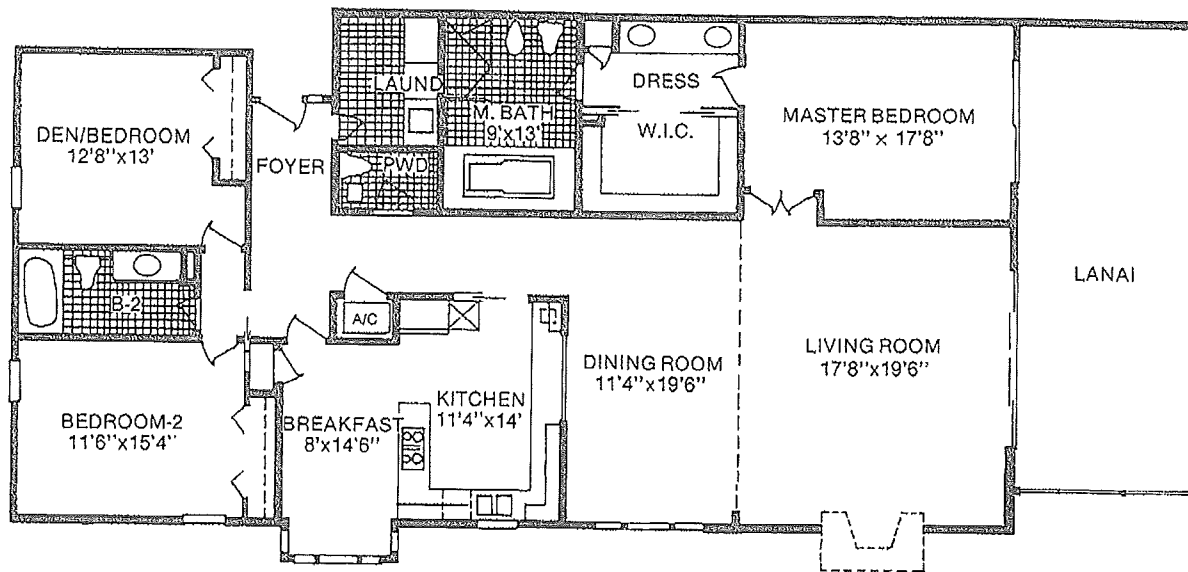

Floor Plan Model A

Dimensions and square footage are approximate.
 Sq. Ft. Legend
 Conditioned Area 2,237
 Lanai 376
 Total Living Area 2,613
 Scale 1/8" = 1'0"