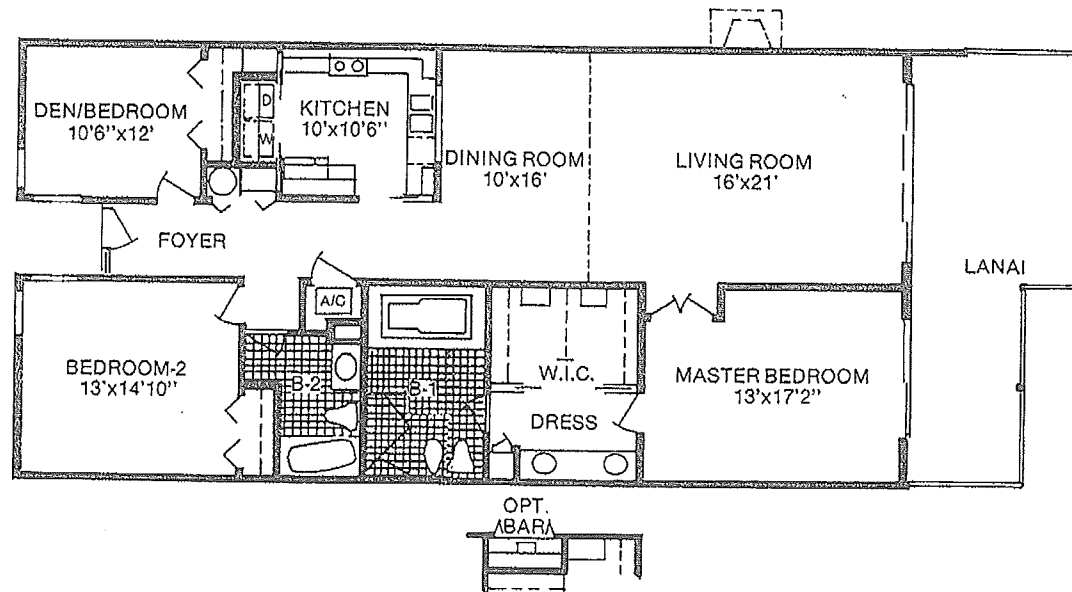

Floor Plan Model B

Dimensions and square footage are approximate.
Sq. Ft. Legend
Conditioned Area 1,729
Lanai 295
Total Living Area 2,024
Scale 1/8" = 1'0"