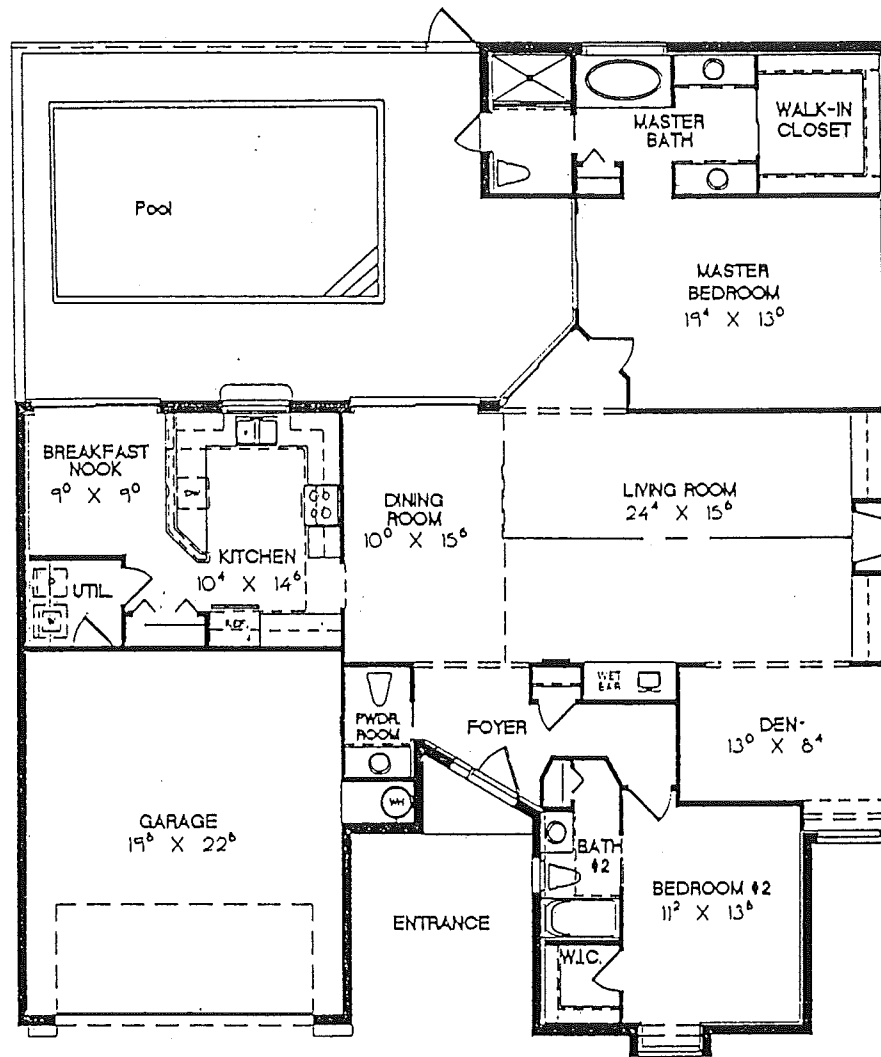

# The Pointes Floor Plan Unit F

Dimensions and square footage are approximate.  
Sq. FT. Legend  
Total Living Area 2,008  
Garage 482