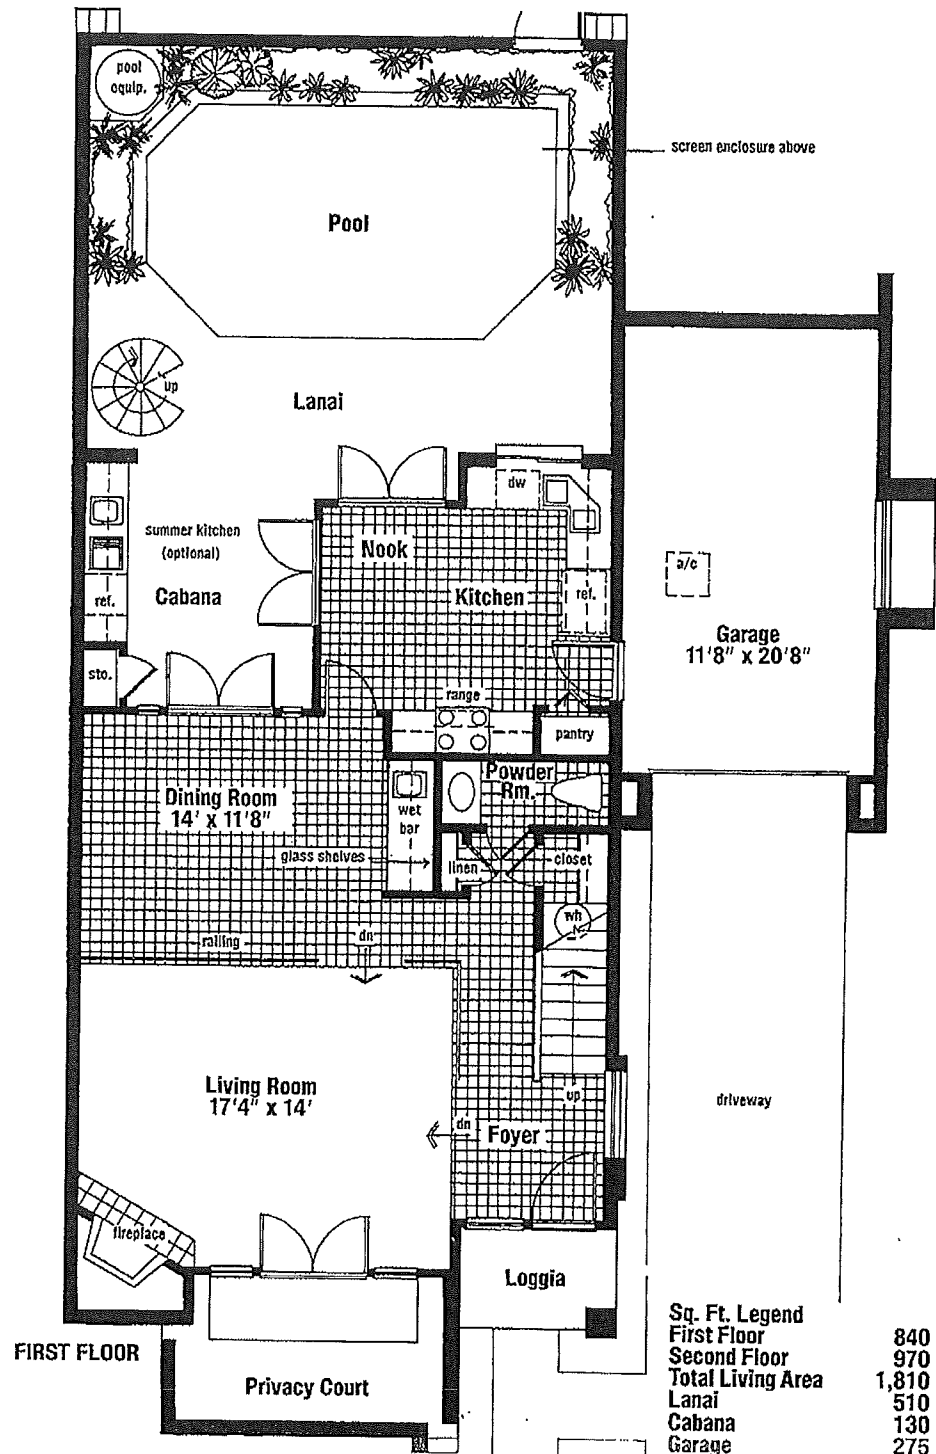

# THE RIVER MEWS MODEL B

Dimensions and square footage are approximate and tile is only provided in baths.

Sq. Ft. Legend	
First Floor	840
Second Floor	970
<b>Total Living Area</b>	<b>1,810</b>
Lanai	510
Cabana	130
Garage	275