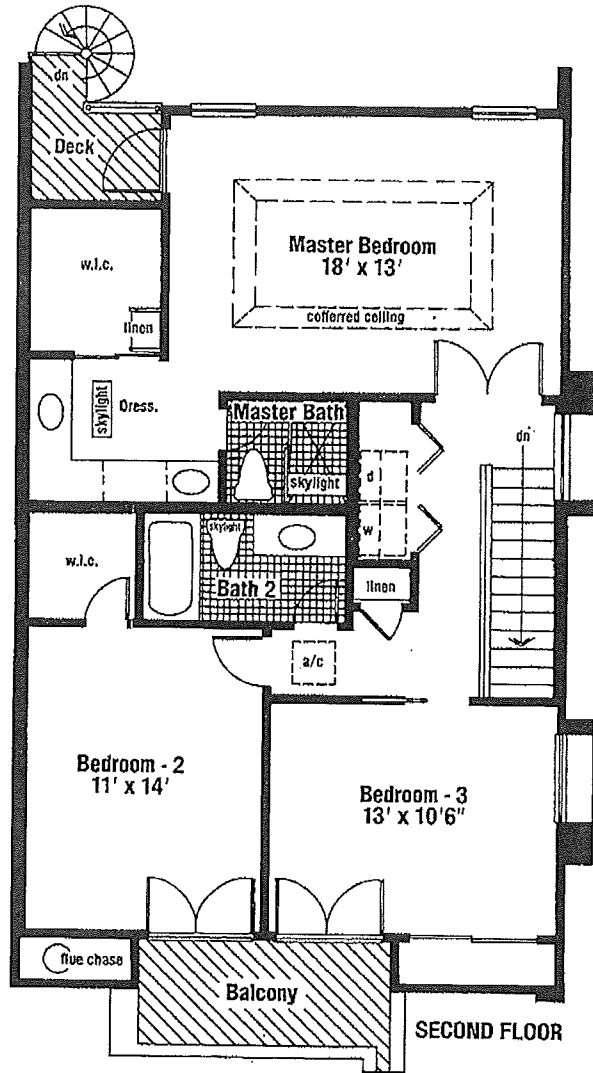

# THE RIVER MEWS MODEL B

Dimensions and square footage are approximate and tile is only provided in baths.

Sq. Ft. Legend	
First Floor	840
Second Floor	970
<b>Total Living Area</b>	<b>1,810</b>
Lanai	510
Cabana	130
Garage	275