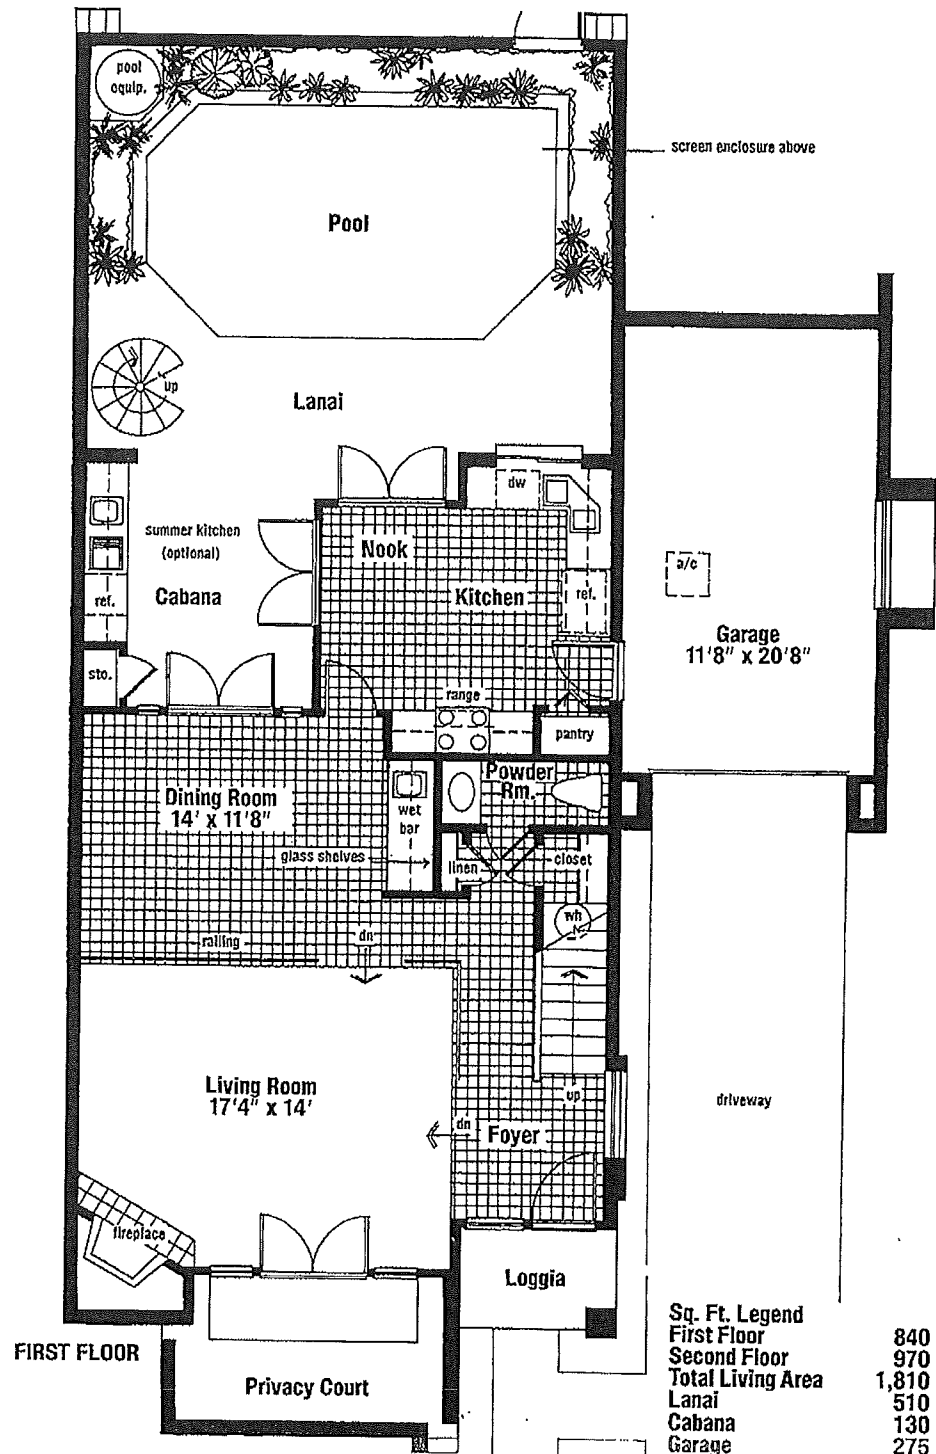

THE RIVER MEWS MODEL B

Dimensions and square footage are approximate and tile is only provided in baths.

Sq. Ft. Legend	
First Floor	840
Second Floor	970
Total Living Area	1,810
Lanai	510
Cabana	130
Garage	275