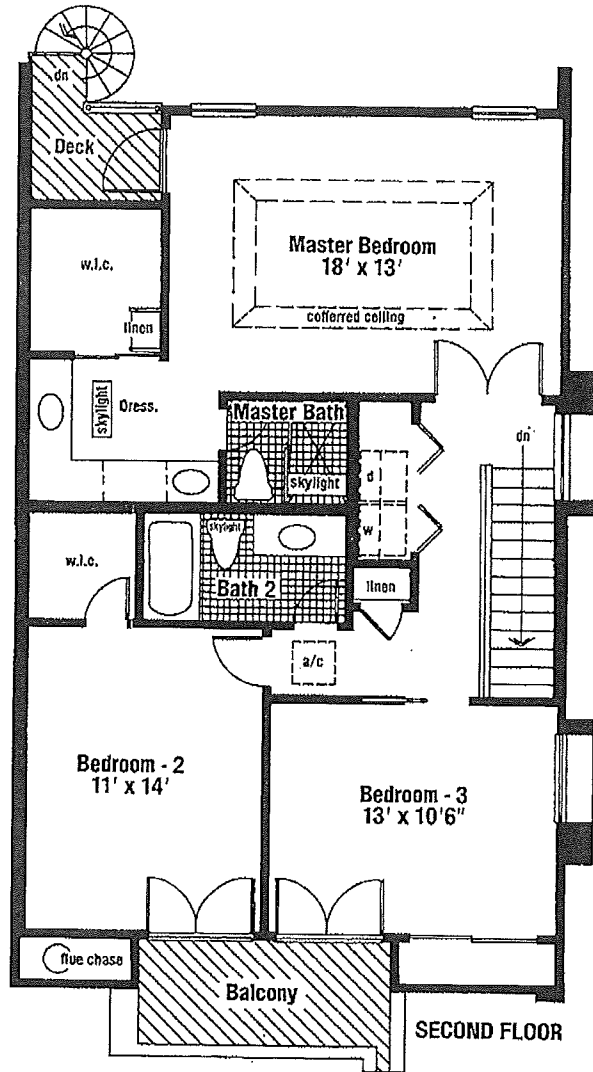

THE RIVER MEWS MODEL B

Dimensions and square footage are approximate and tile is only provided in baths.

Sq. Ft. Legend	
First Floor	840
Second Floor	970
Total Living Area	1,810
Lanai	510
Cabana	130
Garage	275