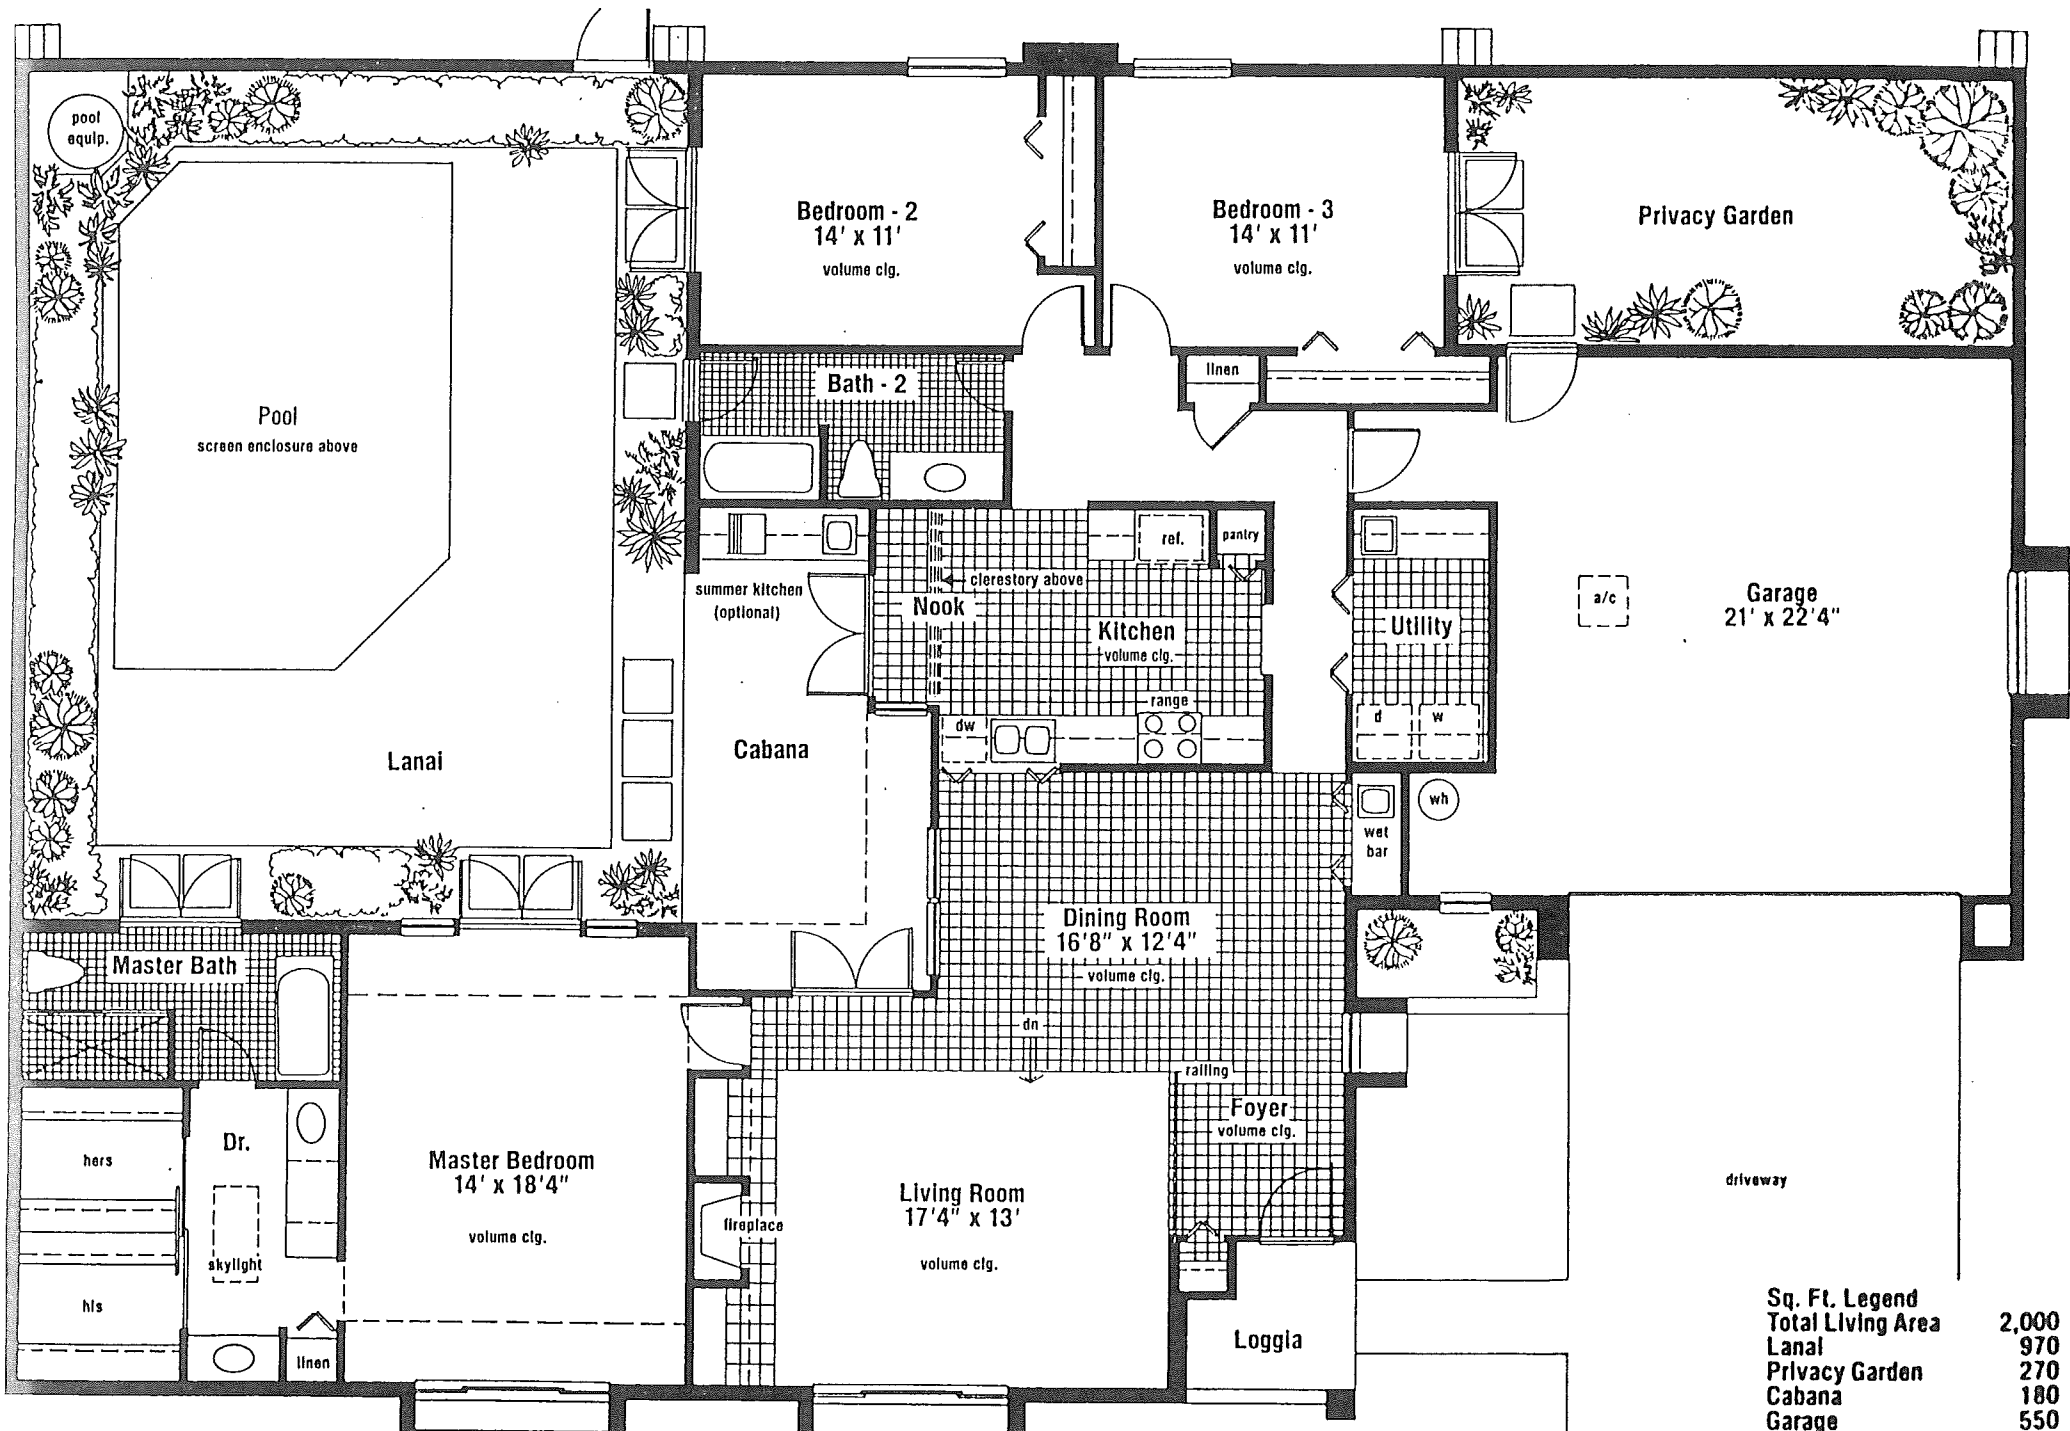

# THE RIVER MEWS - MODEL D

Sq. Ft. Legend	
Total Living Area	2,000
Lanai	970
Privacy Garden	270
Cabana	180
Garage	550