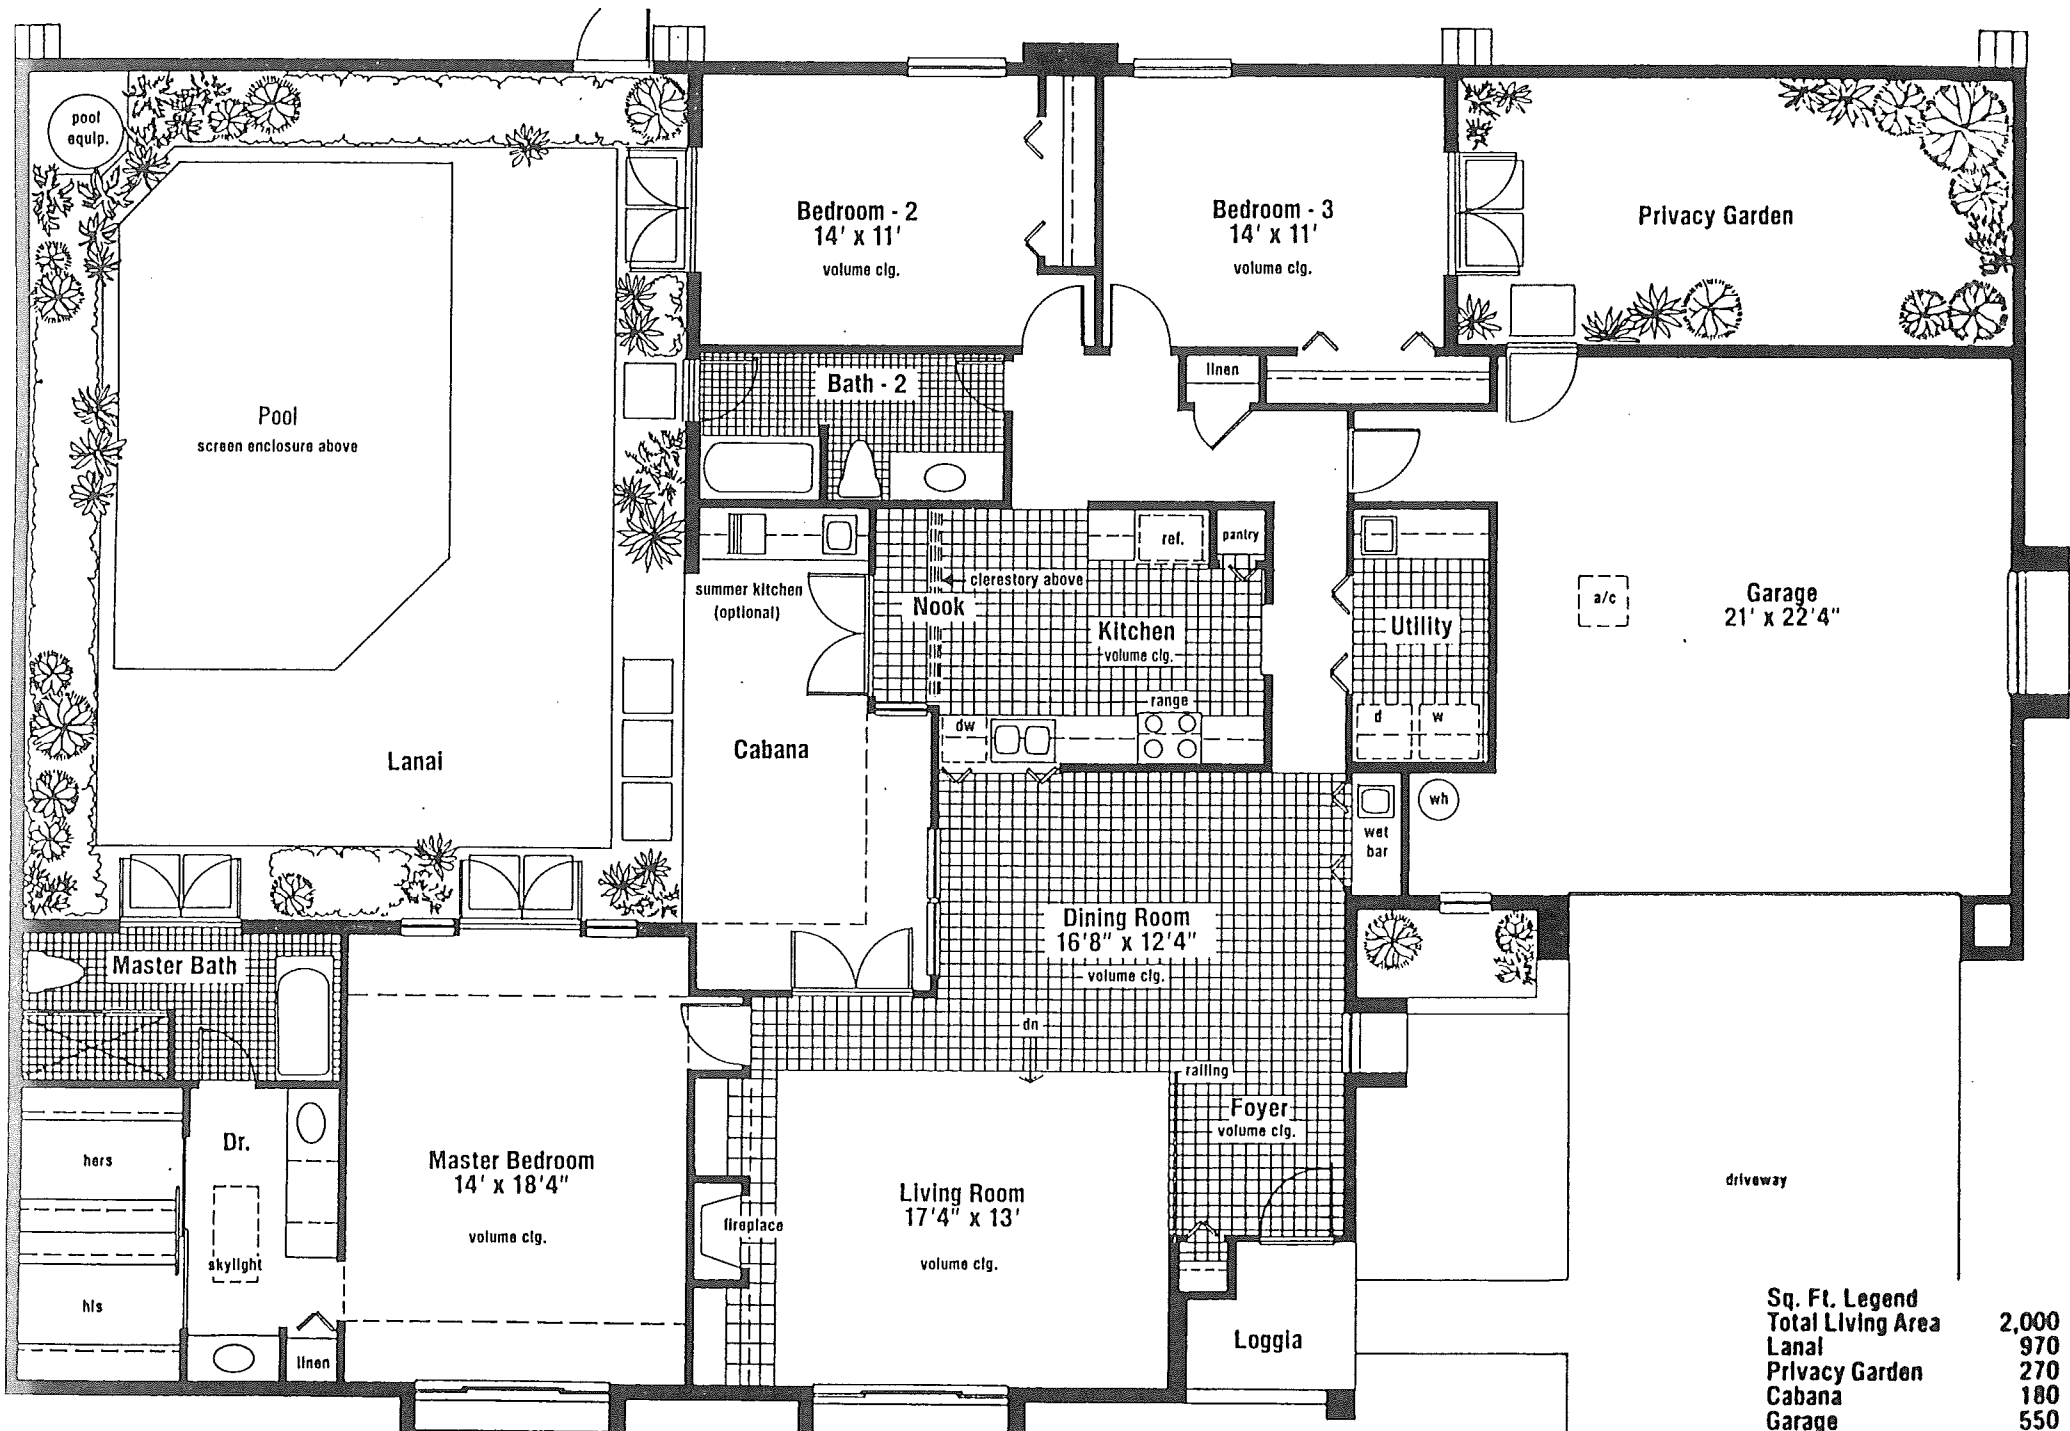

THE RIVER MEWS - MODEL D

Sq. Ft. Legend	
Total Living Area	2,000
Lanai	970
Privacy Garden	270
Cabana	180
Garage	550