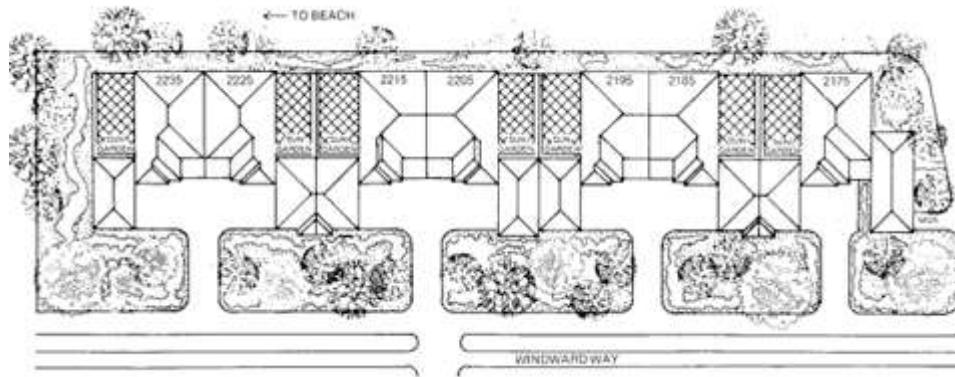

Southwinds Court Homes

Site Plan

UNIT A 2,260 Sq. Ft

Floor Plan