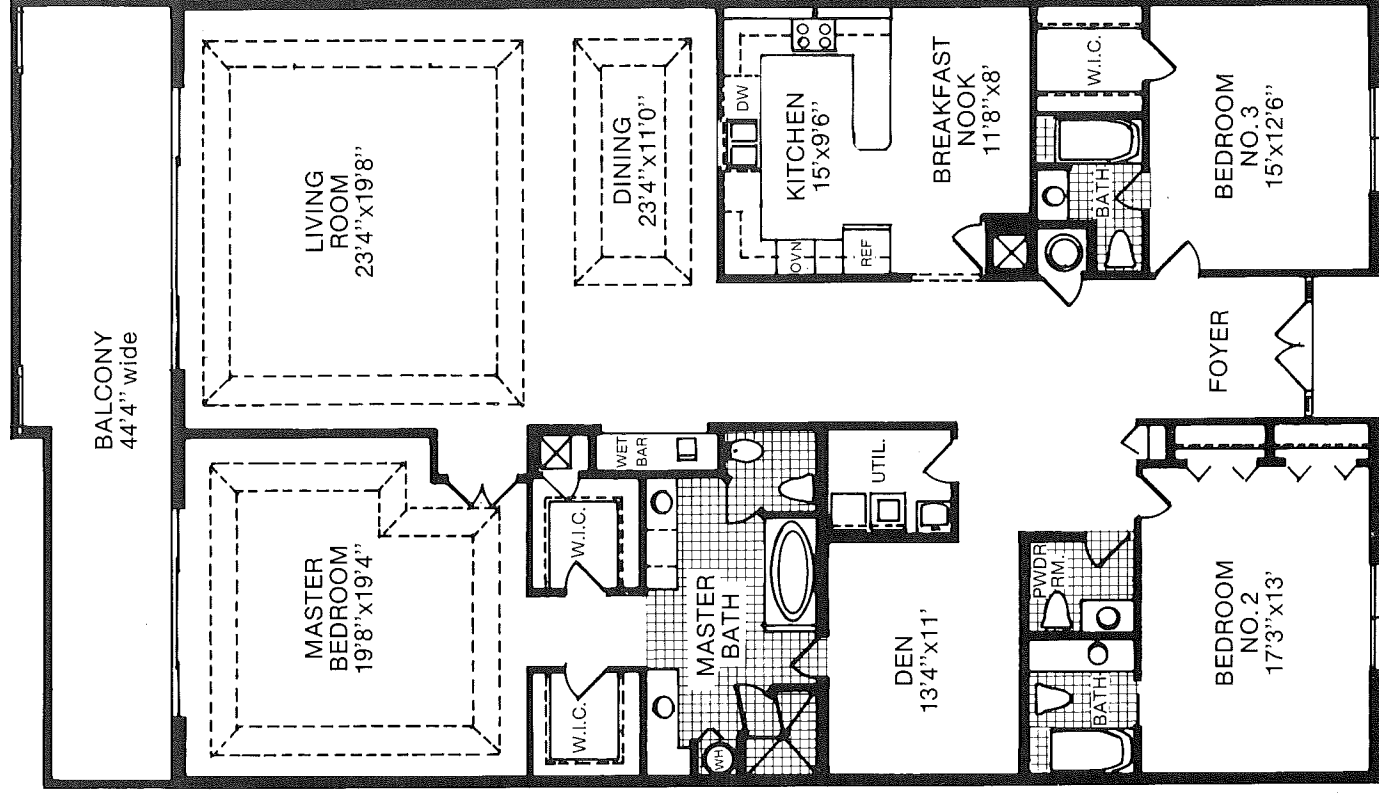

Ocean House

Floor Plan Model D

Sq. Ft. Legend	3035
Conditioned Area	360
Porch	3395
Total	

Dimensions and square footage are approximate.