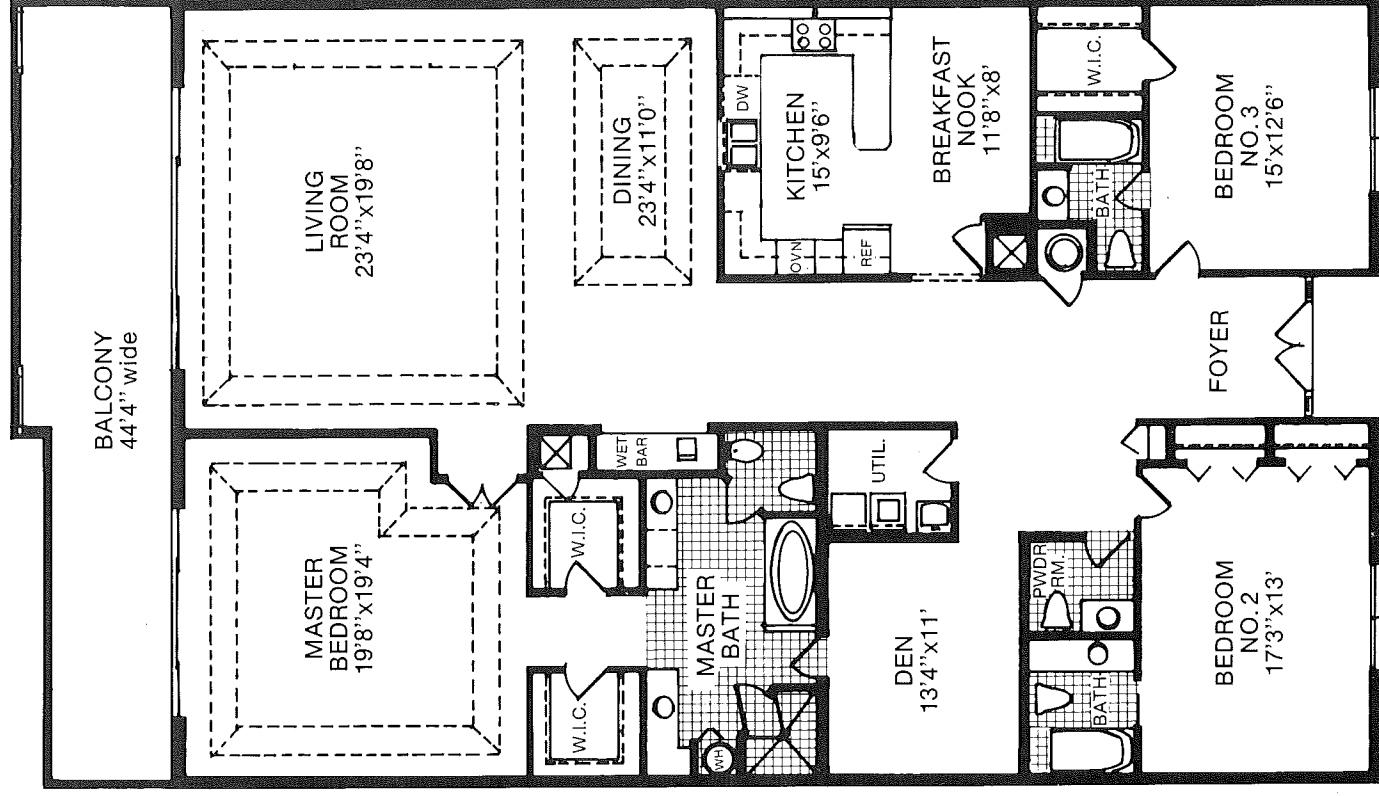

# Ocean House

## Floor Plan Model D

Sq. Ft. Legend	3035
Conditioned Area	360
Porch	3395
Total	

Dimensions and square footage are approximate.