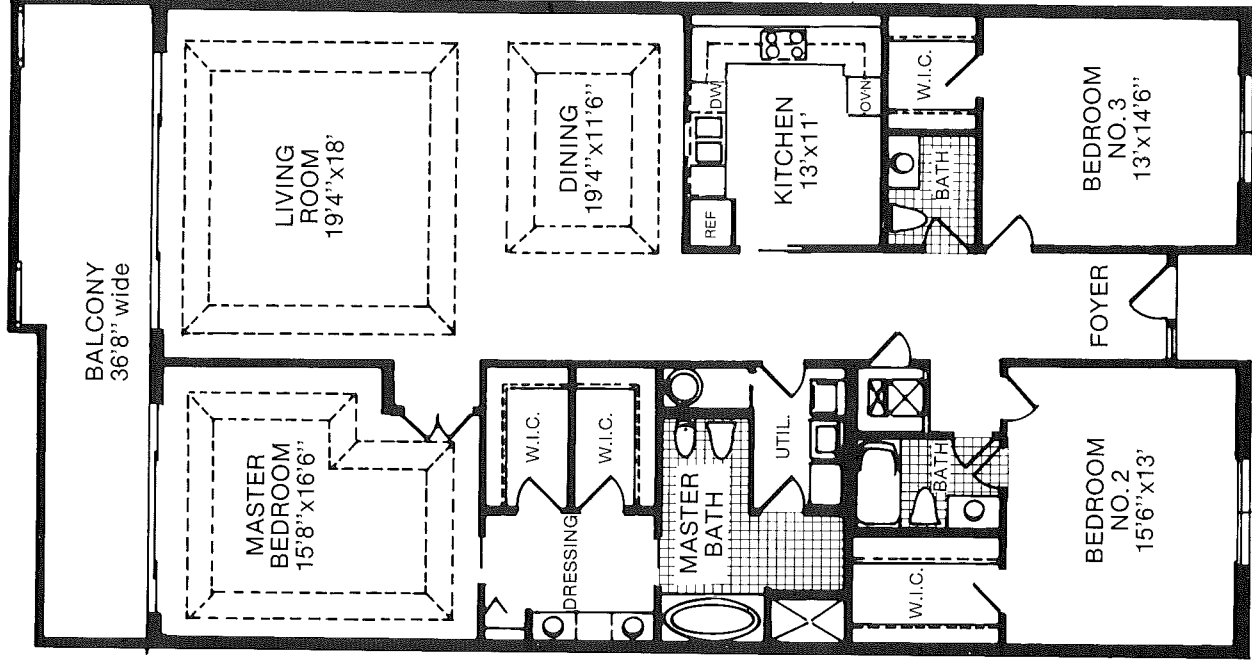

Ocean House

Floor Plan Model E

Sq. Ft. Legend	
Conditioned Area	2259
Porch	260
Total	2519

Dimensions and square footage are approximate.