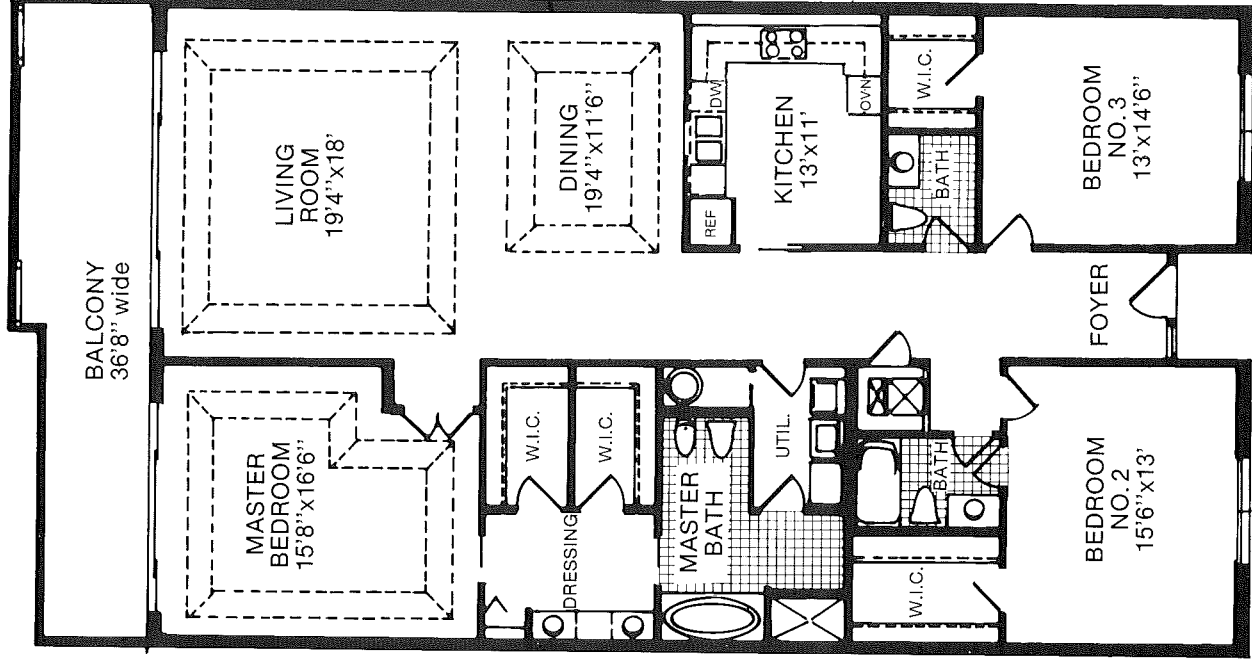

# Ocean House

## Floor Plan Model E

Sq. Ft. Legend	
Conditioned Area	2259
Porch	260
Total	2519

Dimensions and square footage are approximate.