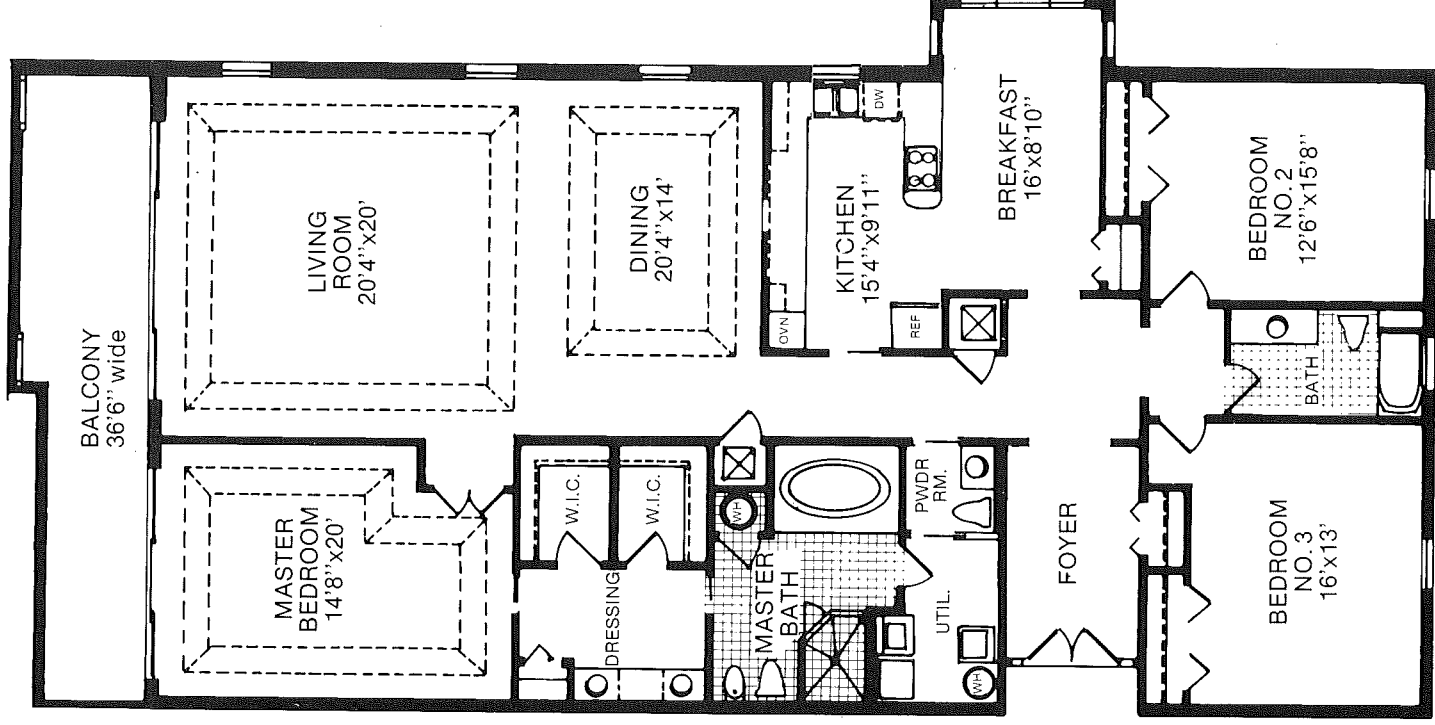

Ocean House

Floor Plan Model F

Sq. Ft. Legend	2684
Conditioned Area	260
Porch	2944
Total	

Dimensions and square footage are approximate.