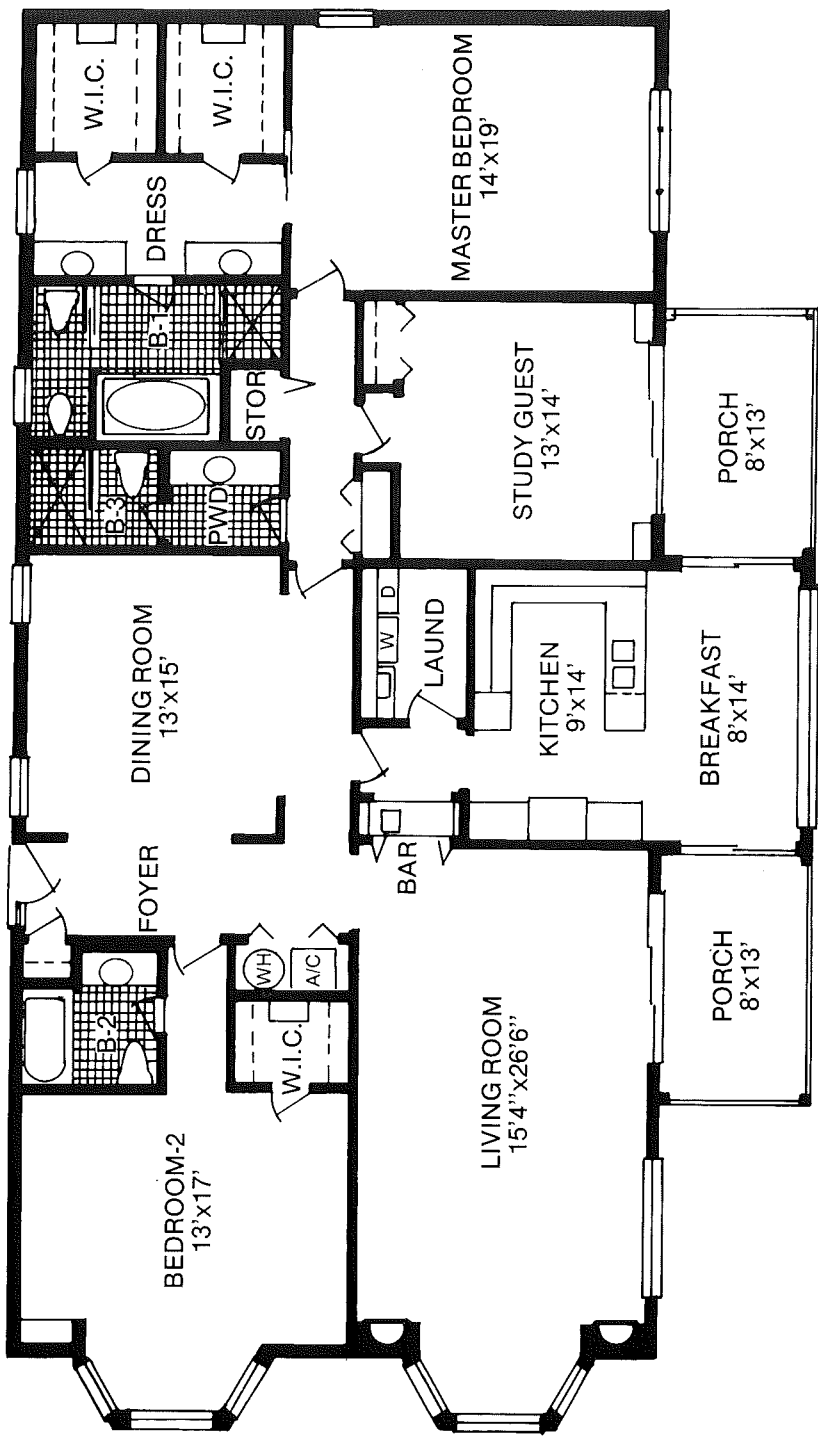

Floor Plan Model A

Sq. Ft. Legend	2,406
Conditioned Area	208
Porches	2,614
Total	
Dimensions and square footage are approximate.	