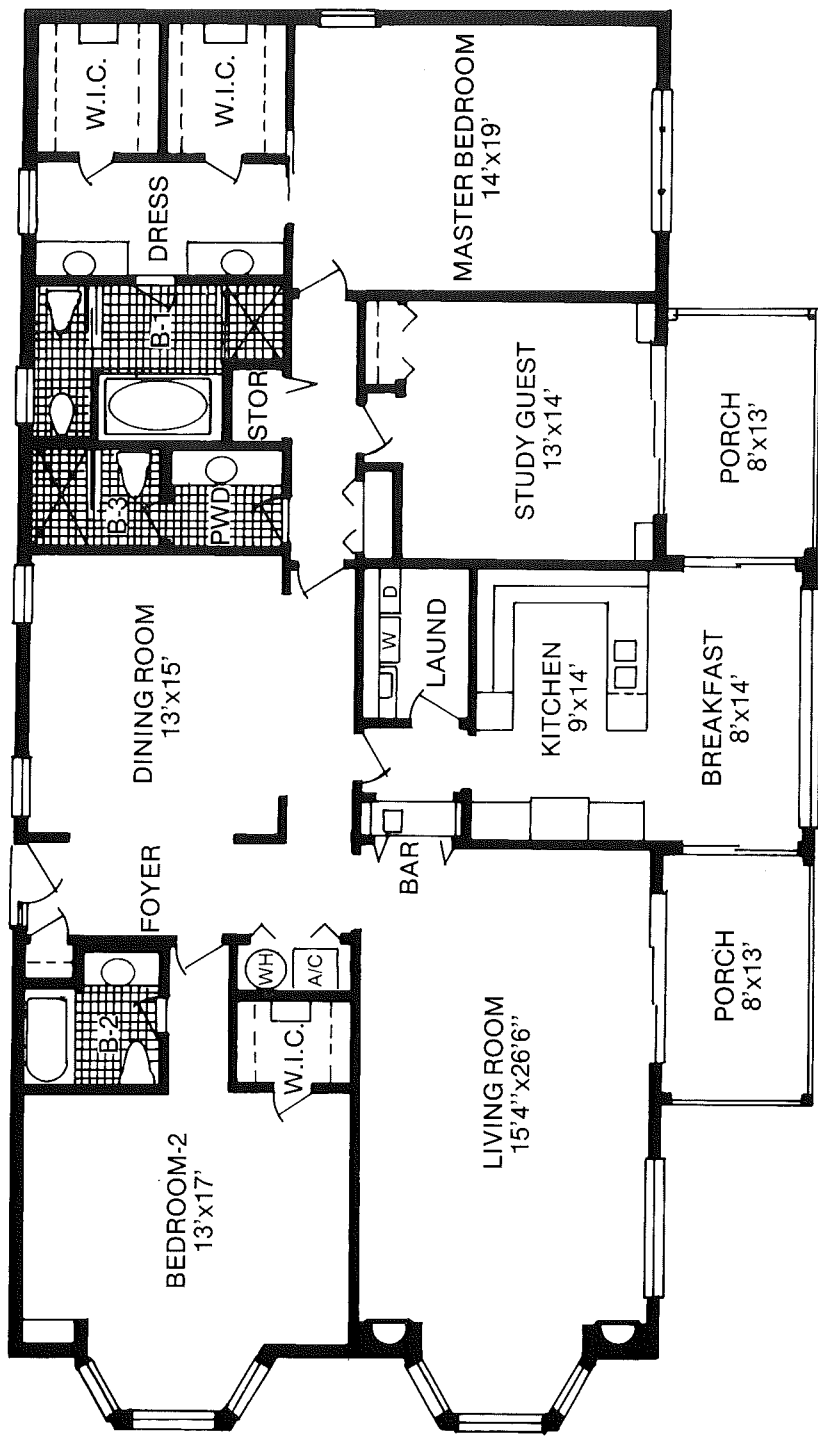

Floor Plan Model A

Sq. Ft. Legend	2,406
Conditioned Area	208
Porches	2,614
Total	
Dimensions and square footage are approximate.	