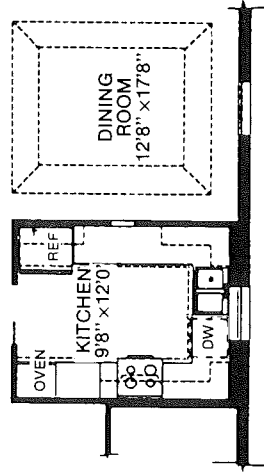

Floor Plan Model B

Sq. Ft. Legend	Area	Sq. Ft.
Conditioned Area		2200
Porch		220
Atrium		110
Total		2530

Dimensions and square footage are approximate.

ALTERNATE KITCHEN AND DINING ROOM PLAN FOR UNITS 109, 209 AND 309