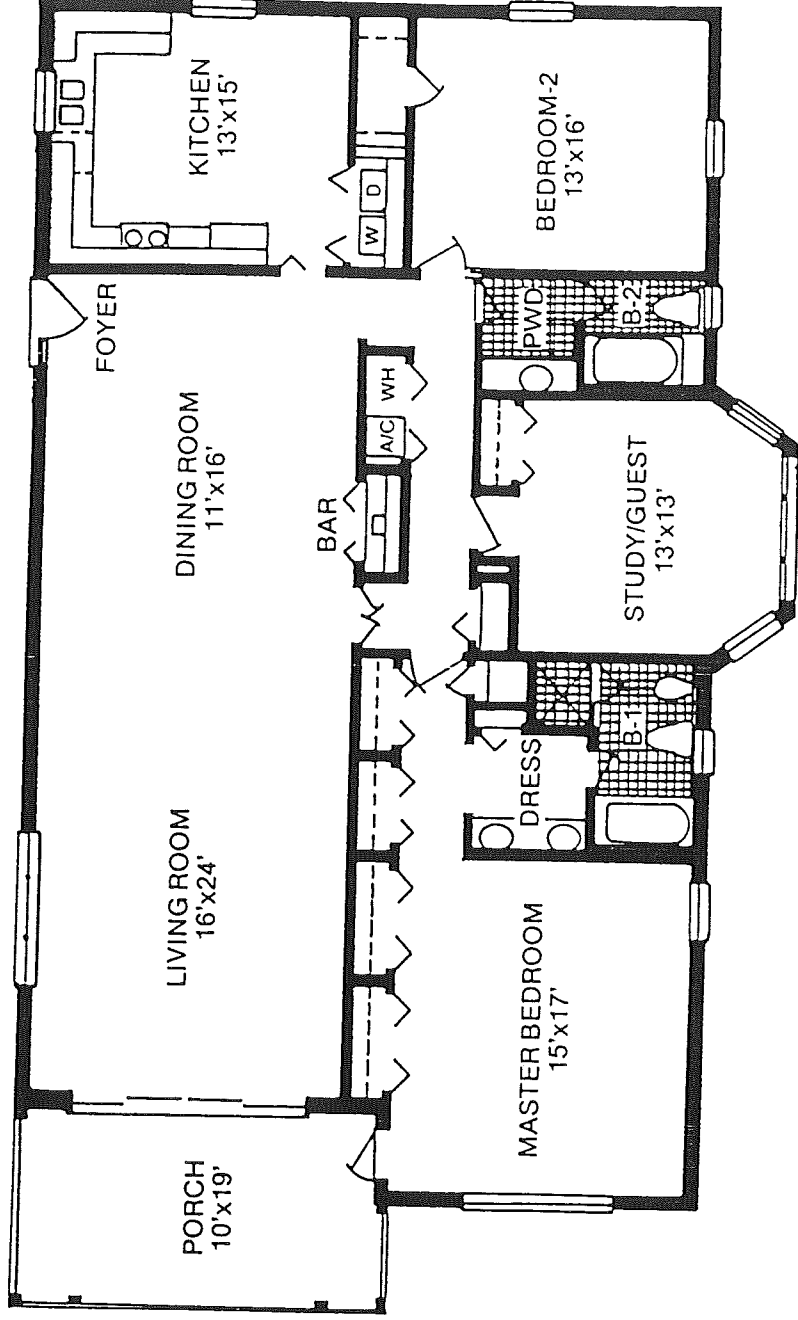

# Floor Plan Model C

Sq. Ft. Legend	2,004
Conditioned Area	189
Porch	2,193
Total	

Dimensions and square footage are approximate.