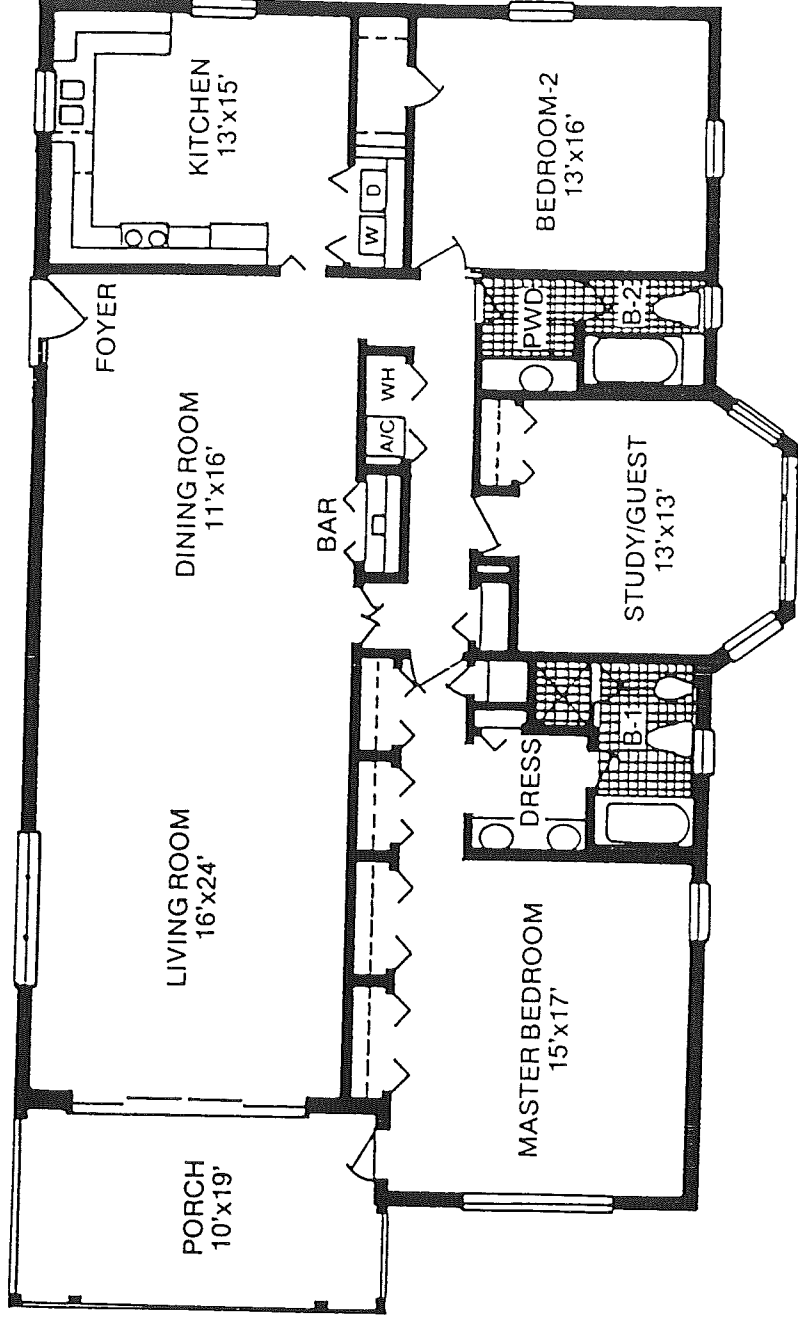

Floor Plan Model C

Sq. Ft. Legend	2,004
Conditioned Area	189
Porch	2,193
Total	

Dimensions and square footage are approximate.